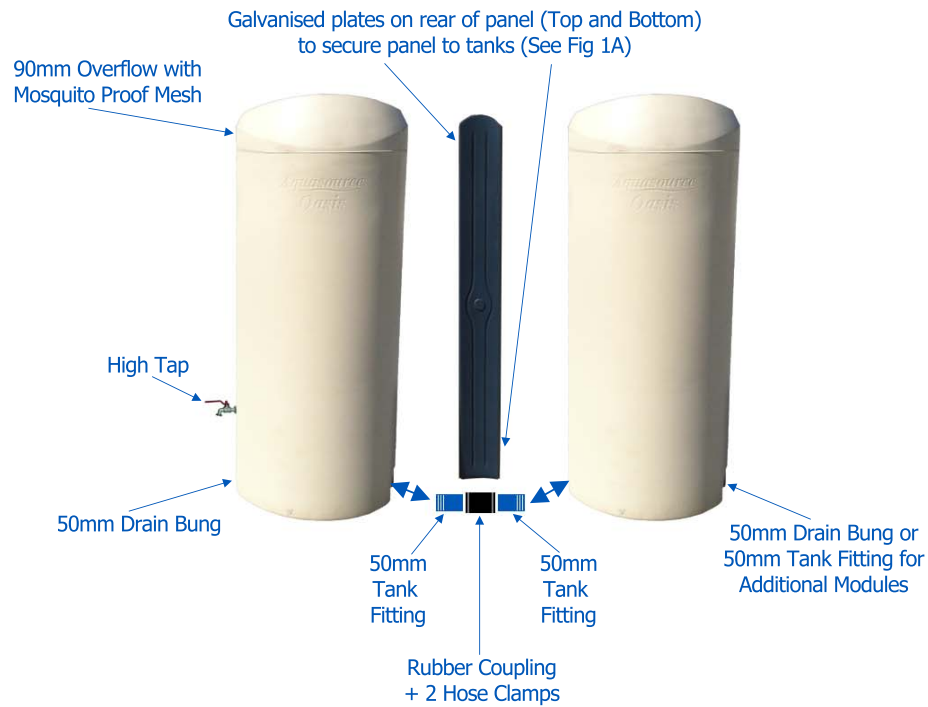

STANDARD 2 MODULE AND PARTS BREAKDOWN

ADDITIONAL MODULE AND PARTS BREAKDOWN

Fig 1A

Attach Galvanised plates to rear of panel(s) with screws supplied

Top Galvanised bracket will slot into grooves on the top of tank modules. Bottom bracket will hook over rubber coupling connecting tank modules.